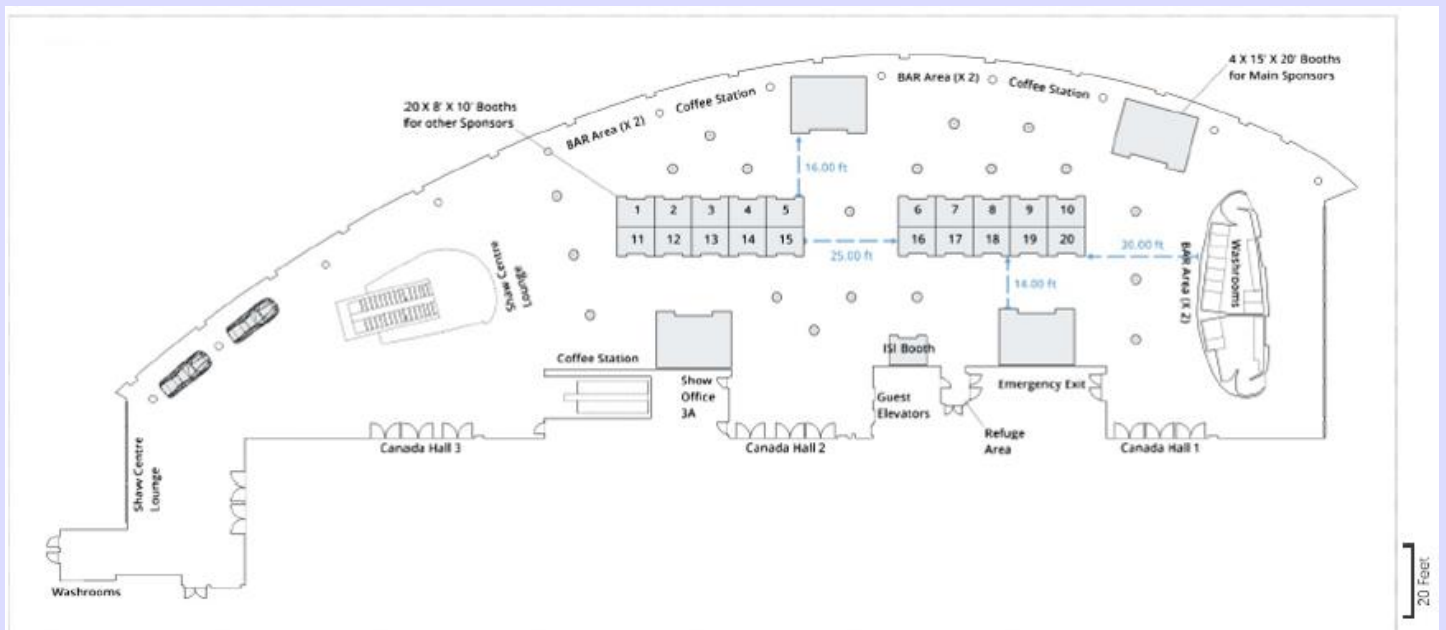

Shaw Centre and Ottawa

[Shaw Centre](#) is an engineering & architectural marvel overlooking the Rideau Canal, UNESCO World Heritage Site, and ranks in the top 3 convention centres worldwide. WSC 2023 will have exclusive use of the 200,000 square foot venue. From Shaw Centre, you can walk to many of the major hotel chains. The international airport is a 15-minute drive from downtown Ottawa with many direct flights from major North American cities to flights with 1 stopover from major international cities.

Exhibition at Shaw Centre

The Exhibition area will be located on Level 3 of our conference venue, the magnificent Shaw Centre. We plan to have 25 exhibition booths in the dedicated area.

Sponsorship and Exhibition Opportunities will be published In early 2022.